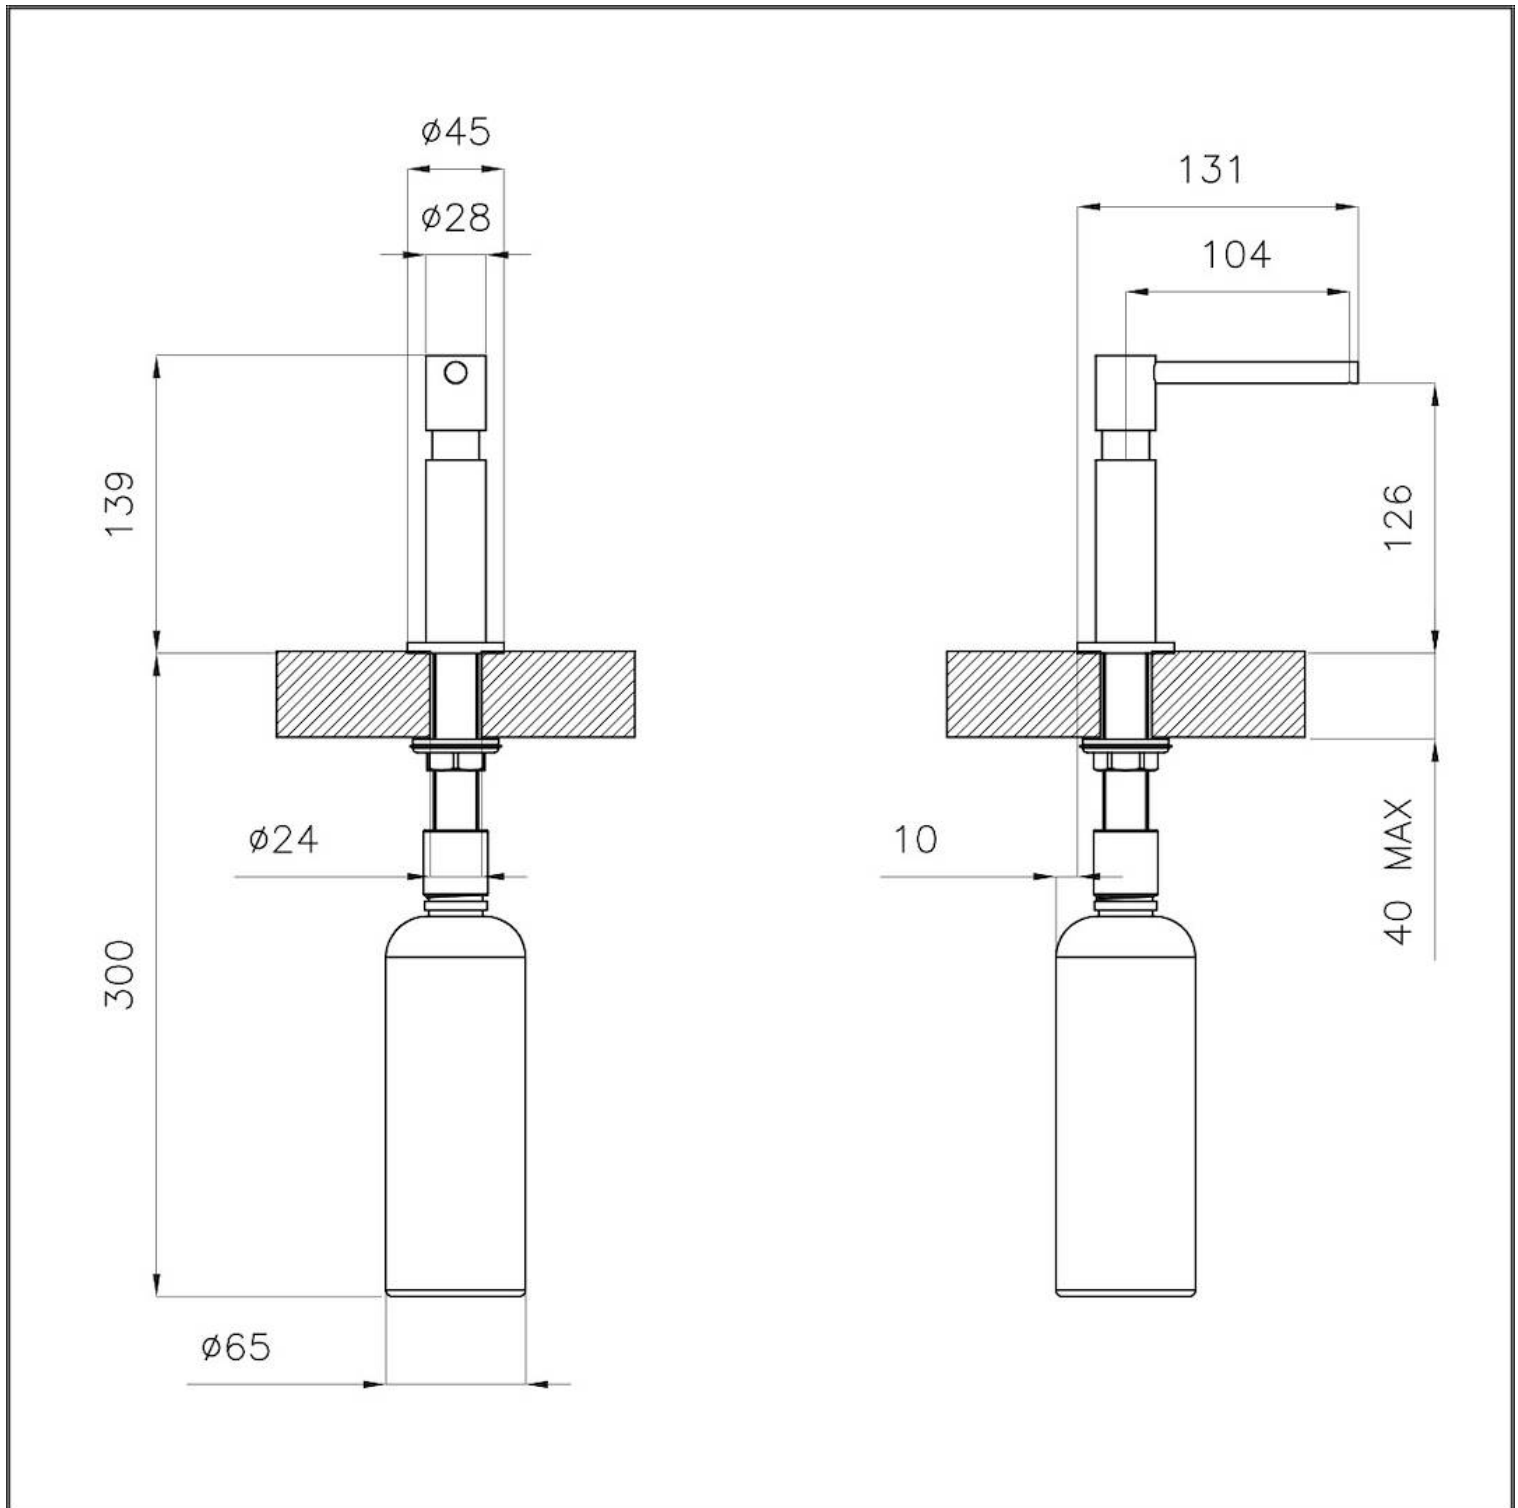

Dispenser Evo Gun Metal

Accessories e Complements

Code: 8520 856

Built-in liquid soap/detergent dispenser

DETAILS

Coloring Gun Metal

Finish PVD

Texture Chromed

Sink accessories Dispenser

Built-in hole Ø 35mm

TECHNICAL DATA

RECOMMENDED PAIRINGS

Mixer Tap Omega Gun Metal

8497 856

Mixer Tap Omega Plus Gun Metal

8498 856